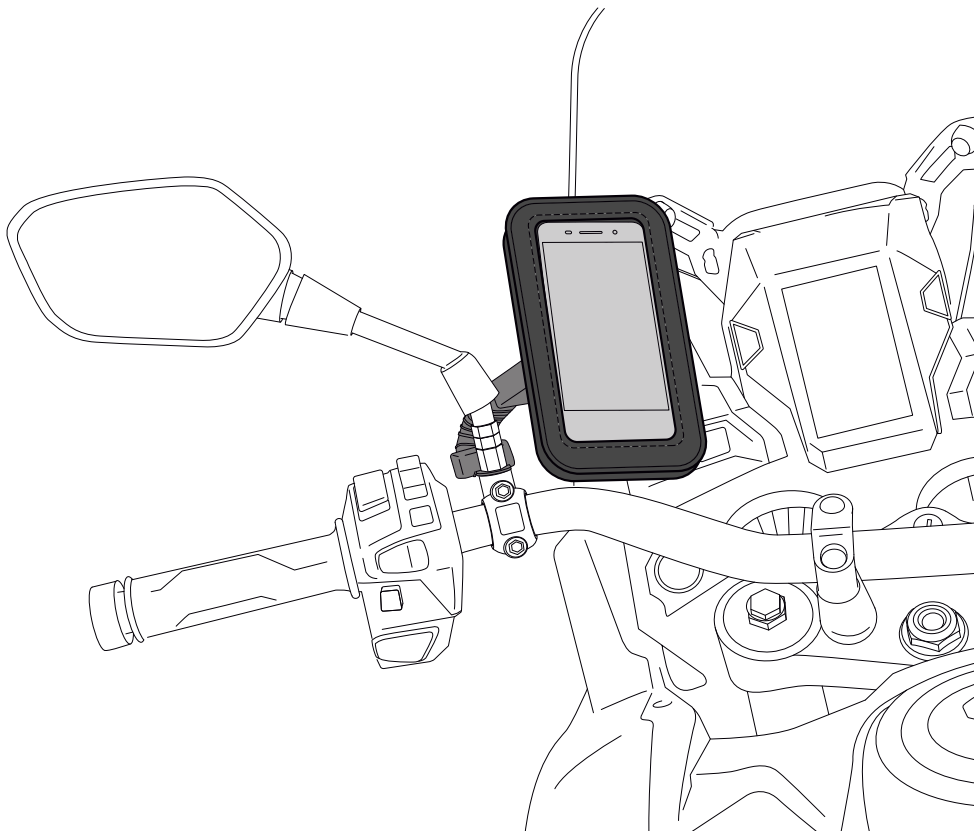

**SOPORTE UNIVERSAL BASE RETROVISOR /
UNIVERSAL BASE REAR VIEW MIRROR SUPPORT**

M O U N T I N G I N S T R U C T I O N S

REF 3532N

SOPORTE FUNDA MOVIL / MOBILE COVER SUPPORT / MOBILE COVER-UNTERSTÜTZUNG

1 Person

10 min

EASY

FIX

Nº 14

ID.	PIEZA/PART	DESCRIPCIÓN	DESCRIPTION	QTY.	REF.:
1		Soporte	Support	1	3532N
2		Funda (No suministrada)	Cover (Not supplied)	0	3530N/3531N

SOPORTE UNIVERSAL BASE RETROVISOR / UNIVERSAL BASE REAR VIEW MIRROR SUPPORT