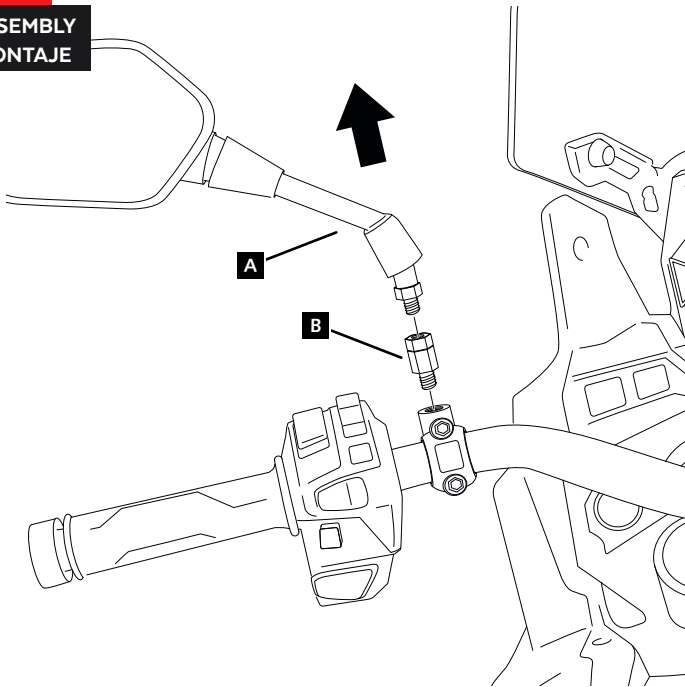

SOPORTE UNIVERSAL BASE RETROVISOR / UNIVERSAL BASE REAR VIEW MIRROR SUPPORT

INSTRUCCIONES DE MONTAJE - MOUNTING INSTRUCTIONS - MONTAGEANLEITUNG

1

ASSEMBLY
MONTAJE